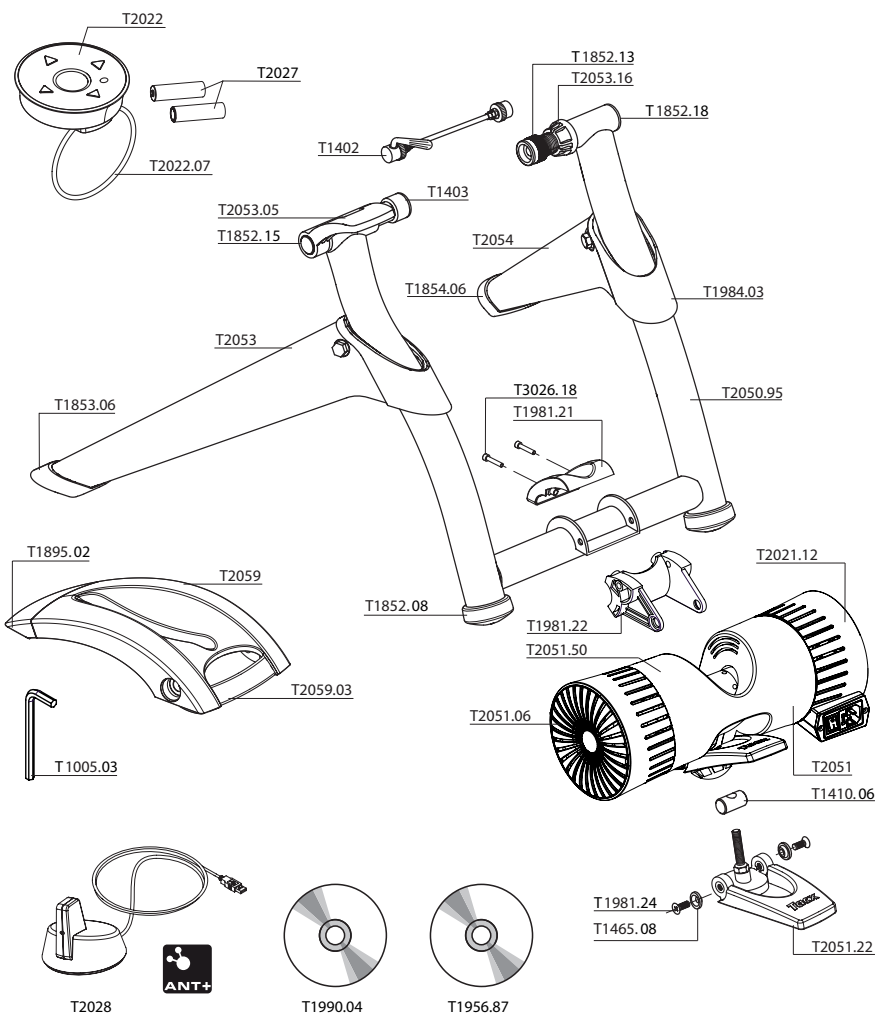

Tacx IRONMAN T2050

Tacx

T2050.50

T1987

- T1005.03** Allen Key 5 mm
- T1402** Quick Release, rear wheel
- T1403** Quick release holder
- T1410.06** Spacer, M8
- T1465.08** Washer for hinge
- T1852.08** Rubber foot rear frame
- T1852.13** Bolt, M20 (with quick release)
- T1852.15** Slide part, round 20mm
- T1852.18** Screen capsule, M20
- T1853.06** Rubber foot frontleg, left
- T1854.06** Rubber foot frontleg, right
- T1895.02** Rubber frontfoot
- T1956.87** IRONMAN® WC CD
- T1981.21** Clamp piece
- T1981.22** Position block
- T1981.24** Screw, 5 x 14
- T1984.03** Manchet frontleg
- T1987** Fitting kit Bushido/Genius
- T1990.04** Tacx Trainer Software advanced
- T2021.12** Electro unit Genius/Ironman brake
- T2022** Genius/Ironman interface
- T2022.07** Rubber O-ring Ironman interface
- T2027** Set of AAA Batteries (2)
- T2050.50** Tacx Ironman manual set
- T2050.95** Tacx Ironman trainer frame
- T2051** Resistance unit Tacx Ironman
- T2051.06** Endcap Tacx Ironman brake
- T2051.22** Quick release lever, black
- T2051.50** Bearingblock Ironman complete
- T2053** Frontleg Ironman complete, left
- T2053.05** Lever, black
- T2053.16** Star knob, M20 x 2, black
- T2054** Frontleg Ironman complete, right
- T2059** Skyliner Ironman
- T2059.03** Handlebar Skyliner, black
- T2028** ANT+ Antenna
- T3026.18** Bolt, M6 x 30

T2050

60 x 50,5 x 19

13,1 kg

T1941.61

Country	Volt	Herz
Austria	230	50
Belgium	220	50
Croatia	220	50
Czech. Republic	220	50
Finland	230	50
France	230	50
Germany	220	50
Greece	220	50
Hungary	220	50
Luxumburg	220	50
Netherlands	220	50
Norway	230	50
Poland	230	50
Portugal	220	50
Slovenia	220	50
South Korea	230	50
Spain	220	50
Sweden	220	50
Turky	230	50