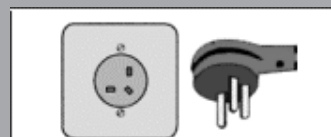

T1941.61

Country	Volt	Herz
Austria	230	50
Belgium	220	50
Croatia	220	50
Czech. Republic	220	50
Finland	230	50
France	230	50
Germany	220	50
Greece	220	50
Hungary	220	50
Luxumburg	220	50
Netherlands	220	50
Norway	230	50
Poland	230	50
Portugal	220	50
Slovenia	220	50
South Korea	230	50
Spain	220	50
Sweden	220	50
Turky	230	50

T1941.62

Country	Volt	Herz
England	230	50
Hong Kong	220	50
Ireland	220	50
Malysia	240	50
Singapore	230	50

T1941.63

Country	Volt	Herz
Switzerland	230	50

T1941.64

Country	Volt	Herz
Denmark	220	50

T1941.65

Country	Volt	Herz
Italy	220/127	50

T1941.66

Country	Volt	Herz
Israel	220	50

T1941.67

Country	Volt	Herz
South Africa	230	50

T1941.68

Country	Volt	Herz
Australia	240	50
Japan	100	50/60
New Sealand	220	50

T1946.60

Country	Volt	Herz
Canada	120	60
Japan	100	50/60
Puerto Rica	120	50
Taiwan	110	60
USA	115	60

T1941.66