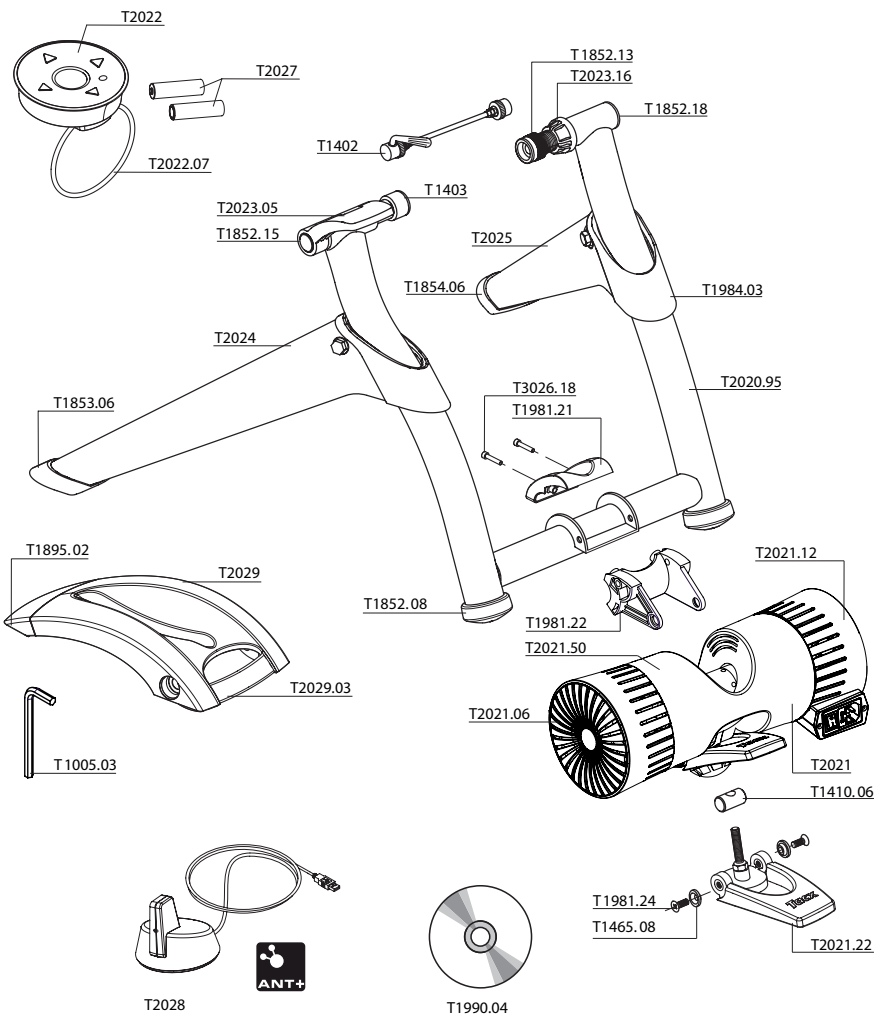

# Tacx

- T1005.03** Allen Key 5 mm
- T1402** Quick Release, rear wheel
- T1403** Quick release holder
- T1410.06** Spacer, M8
- T1465.08** Washer for hinge
- T1852.08** Rubber foot rear frame
- T1852.13** Bolt, M20 (with quick release)
- T1852.15** Slide part, round 20mm
- T1852.18** Screen capsule, M20
- T1853.06** Rubber foot frontleg, left
- T1854.06** Rubber foot frontleg, right
- T1895.02** Rubber frontfoot
- T1981.21** Clamp piece
- T1981.22** Position block
- T1981.24** Screw, 5 x 14
- T1984.03** Manchet frontleg
- T1987** Fitting kit Bushido/Genius
- T1990.04** Tacx Trainer Software advanced
- T2020.50** Genius manual set
- T2020.95** i-Genius trainer frame
- T2021** Resistance unit Genius
- T2021.06** Endcap brake blue
- T2021.12** Electro unit Genius/Ironman brake
- T2021.22** Quick release lever blue
- T2021.50** Bearingblock Genius complete
- T2022** Genius/Ironman interface
- T2022.07** Rubber O-ring Genius interface
- T2023.05** Lever, blaw
- T2023.16** Star knob, M20 x 2, blue
- T2024** Frontleg Genius complete, left
- T2025** Frontleg Genius complete, right
- T2027** Set of AAA Batteries (2)
- T2029** Skyliner
- T2029.03** Handlebar Skyliner, blue
- T2028** ANT+ Antenna
- T3026.18** Bolt, M6 x 30

## T1941.64

Country	Volt	Herz
Denmark	220	50

## T1941.65

Country	Volt	Herz
Italy	220/127	50

## T1941.66

Country	Volt	Herz
Israel	220	50